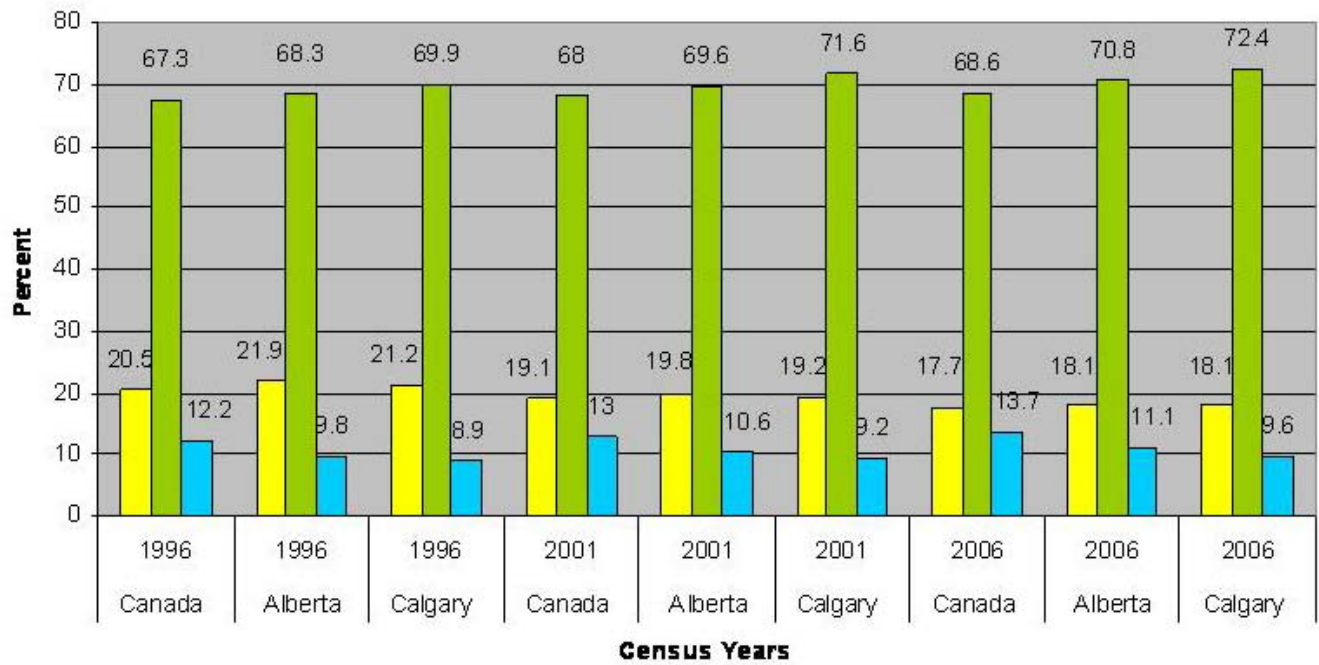

Figure 1. Population Age Trends - Canada, Alberta, and Calgary (1996, 2001, 2006 Censuses)

■ Age 0-14
 ■ Age 15-64
 ■ Age 65 and over

(Data Source: Statistics Canada, 2007e)